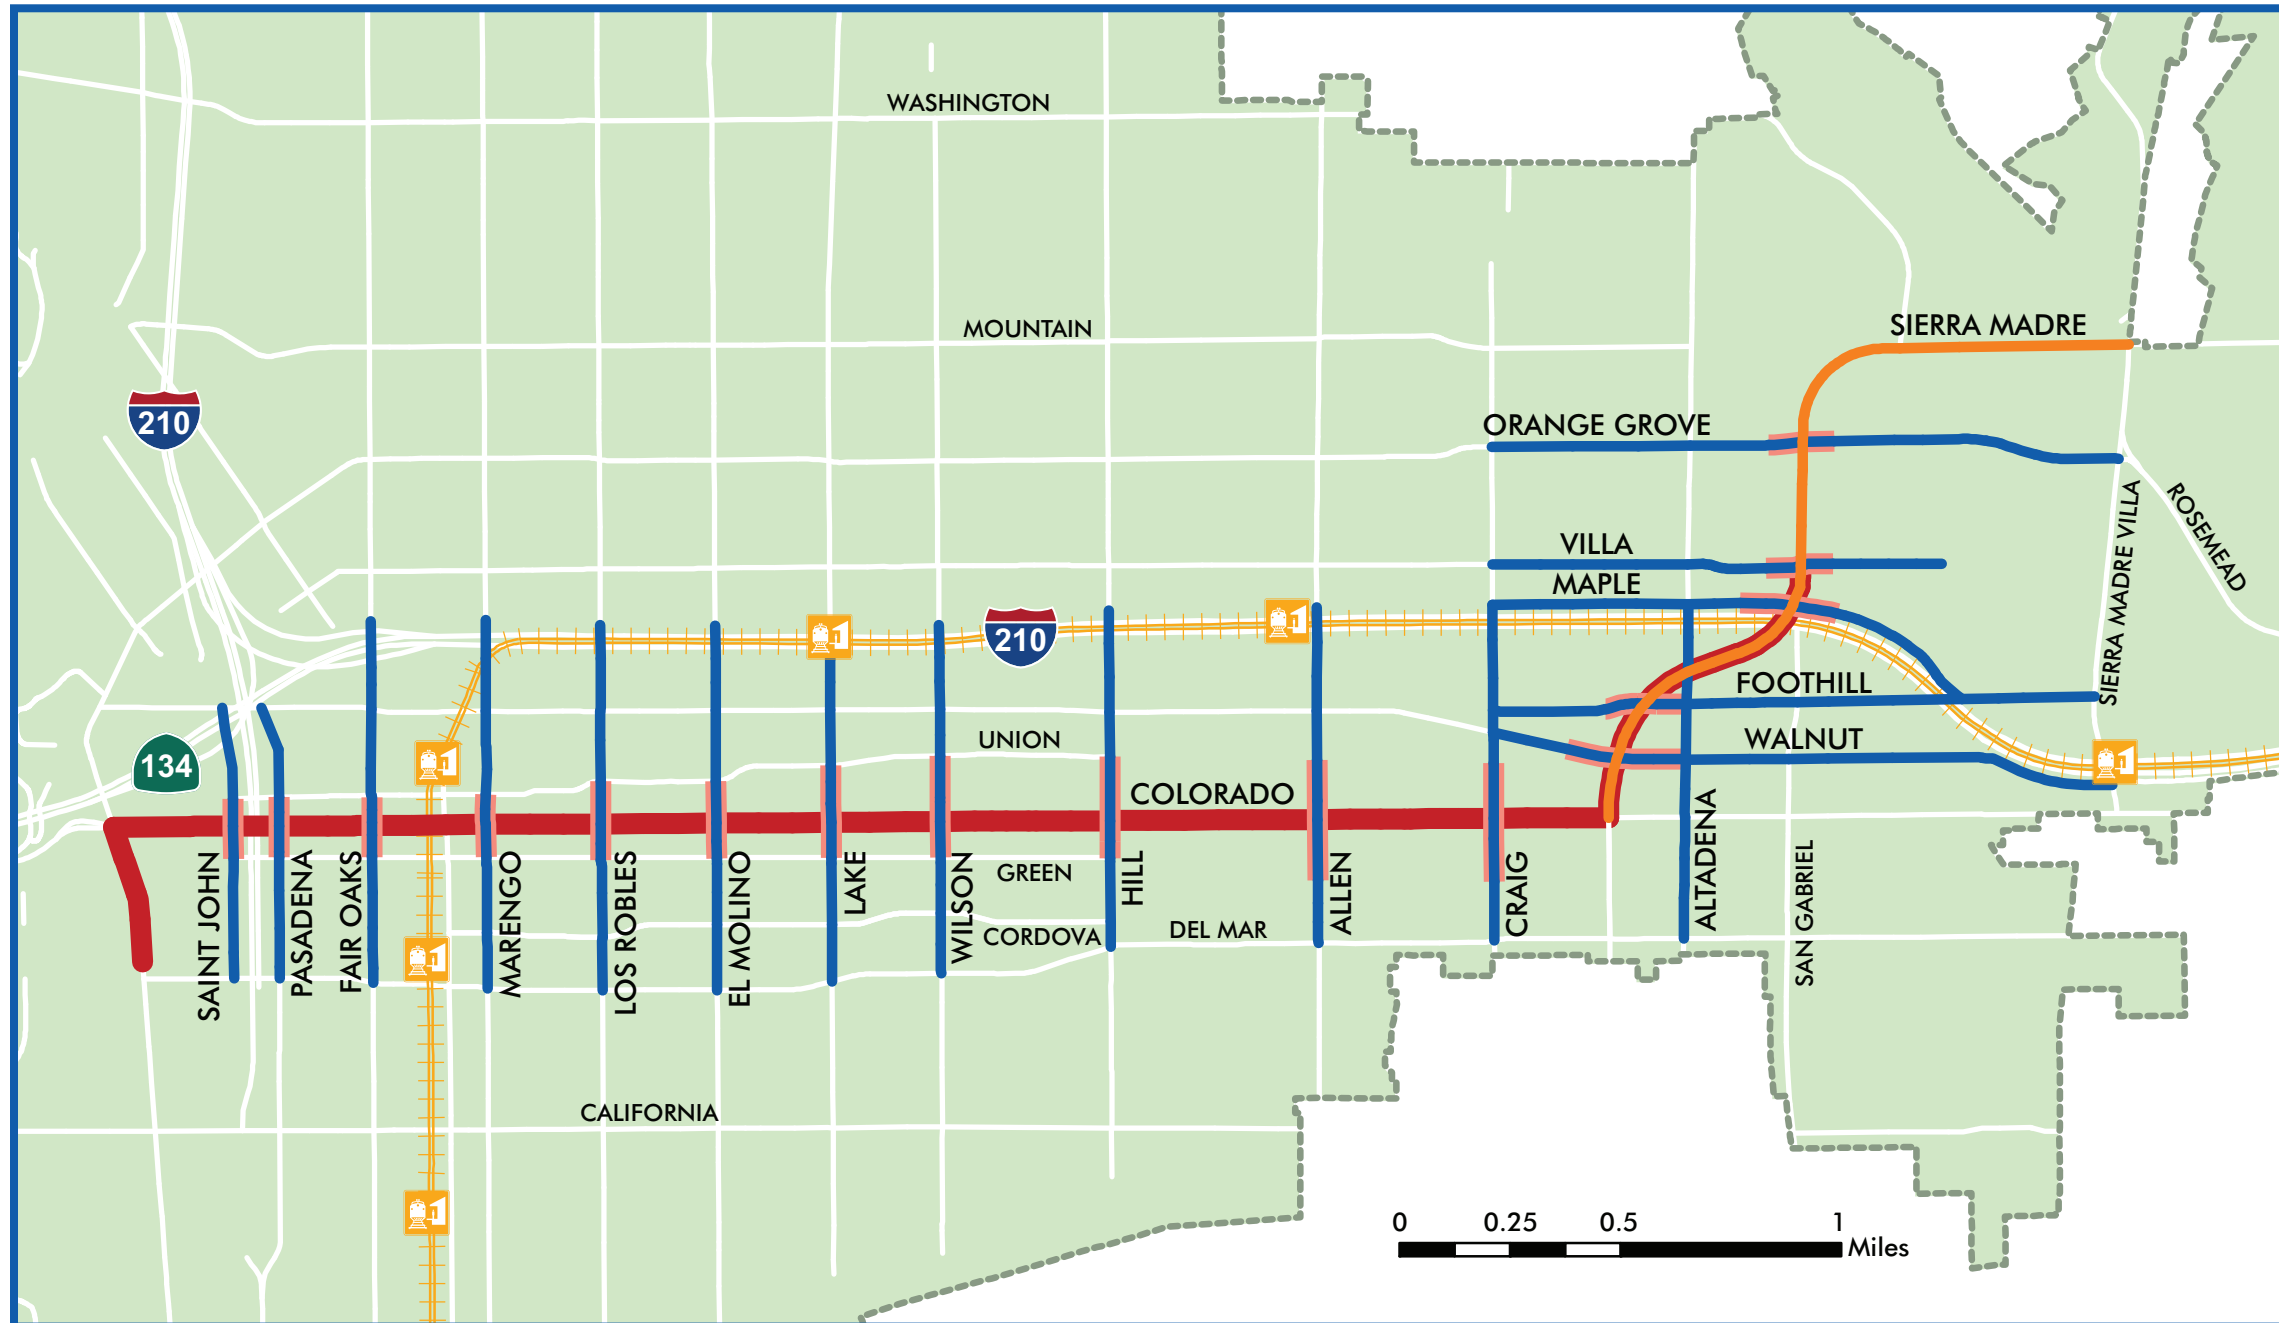

NEW YEAR'S 2019 PARADE ROUTE CLOSURES • DECEMBER 31, 2018 - JANUARY 1, 2019

Colorado Boulevard will once again close to motor vehicles earlier than in prior years for the staging of the January 1, 2019 Tournament of Roses Parade. Colorado Blvd. will close beginning at 10:00 pm on Monday, December 31, 2018 and will remain closed through the conclusion of the staging and clean-up following the parade. The parade route will re-open by 2:00 pm on Tuesday, January 1, 2019.

Road Closure Hours / Map Key

- █ Parade Route
- █ North/South Crossings
12/31 • 10 pm - 1/1 • 6 am - All Traffic
- █ 1/1 • 6 am - 2pm - Emergency Vehicles Only
- █ Sierra Madre Blvd.
 - > Southbound closed
 - > Northbound travel maintained
12/31 • 10 pm - 1/1 • 6 am
- Gold Line Station
- Freeways

To report suspicious or concerning activity, call Pasadena Police Department at (626) 744-4241. For Emergency Services, please dial 9-1-1.

Simplified Detour Information:

To expedite travel in or thru the downtown, please use Walnut St. or the 210 fwy. for east/west travel north of Colorado Blvd., use Del Mar Blvd. or Cordova St. for east/west travel south of Colorado Blvd., and the crossings noted on the map for north/south travel from 10 pm on 12/31 – 6 am on 1/1.

Merchant Notification:

If you plan to host an event, viewing party, or anticipate vendor deliveries, and your property's access is via Colorado Blvd., please let your guests and vendors know that they must arrive prior to 10:00 pm or park in areas without restricted parking and walk in.